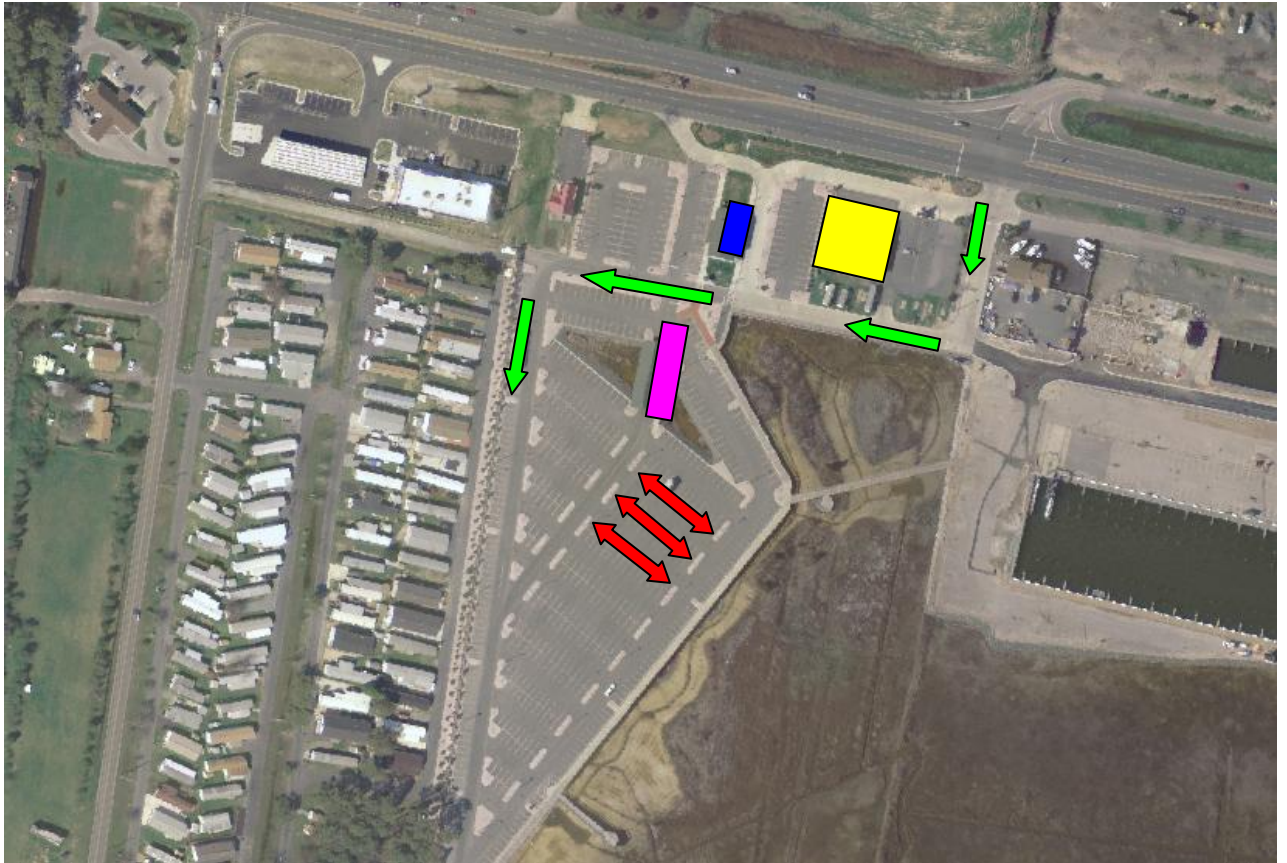

Ocean City, Md. - Park & Ride 12848 Ocean Gateway

The  represents the Transit Facility Building

The  represents a vacant building

The  represents the Timber Bridge with a low clearance, passenger vehicles only

Users of the Park & Ride with “Oversized Vehicles” and “Buses” should follow the 

ALL Oversized Vehicles should park in the designated OV Area 

NOTE: instructions for Oversized Vehicles are clearly posted in the parking area